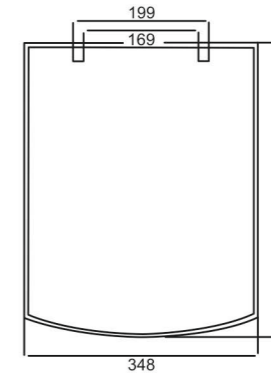

SINGLE SWICH & DOUBLE SWICH QQ AVAILABLE

DIMENSIONS

Model No. 792 SLIM

SINGLE SWICH & DOUBLE SWICH QQ AVAILABLE

DIMENSIONS

Model No. 792 SP

TOILET SEAT COVER

DIMENSIONS