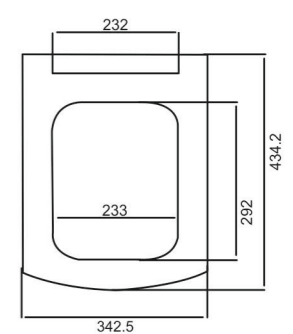

SINGLE SWICH
& DOUBLE SWICH QQ AVAILABLE

DIMENSIONS

Model No. 743 HEAVY

SINGLE SWICH
& DOUBLE SWICH QQ AVAILABLE

DIMENSIONS

Model No. 740 SLIM

SINGLE SWICH
& DOUBLE SWICH QQ AVAILABLE

DIMENSIONS

SINGLE SWICH & DOUBLE SWICH QQ AVAILABLE

DIMENSIONS

Model No. 792 SLIM

SINGLE SWICH & DOUBLE SWICH QQ AVAILABLE

DIMENSIONS

Model No. 792 SP

TOILET SEAT COVER

DIMENSIONS

Model No. 735 STENZA

SINGLE SWICH & DOUBLE SWICH QQ AVAILABLE

DIMENSIONS

Model No. 735 SLIM

SINGLE SWICH & DOUBLE SWICH QQ AVAILABLE

DIMENSIONS

Model No. 014 QQ

Model No. 014 QQ