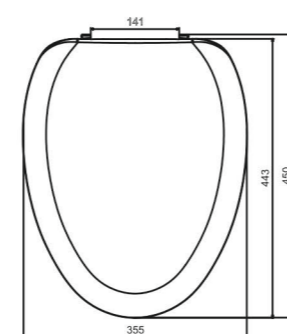

SINGLE SWICH
& DOUBLE SWICH QQ AVAILABLE

DIMENSIONS

Model No. 743 HEAVY

SINGLE SWICH
& DOUBLE SWICH QQ AVAILABLE

DIMENSIONS

Model No. 740 SLIM

SINGLE SWICH
& DOUBLE SWICH QQ AVAILABLE

DIMENSIONS

SINGLE SWICH & DOUBLE SWICH QQ AVAILABLE

DIMENSIONS

Model No. 792 SLIM

SINGLE SWICH & DOUBLE SWICH QQ AVAILABLE

DIMENSIONS

Model No. 792 SP

TOILET SEAT COVER

DIMENSIONS

Model No. 735 STENZA

SINGLE SWICH & DOUBLE SWICH QQ AVAILABLE

DIMENSIONS

Model No. 735 SLIM

SINGLE SWICH & DOUBLE SWICH QQ AVAILABLE

DIMENSIONS

Model No. 014 QQ

Model No. 014 QQ