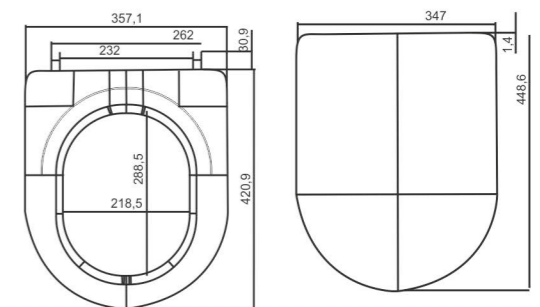

DIMENSIONS