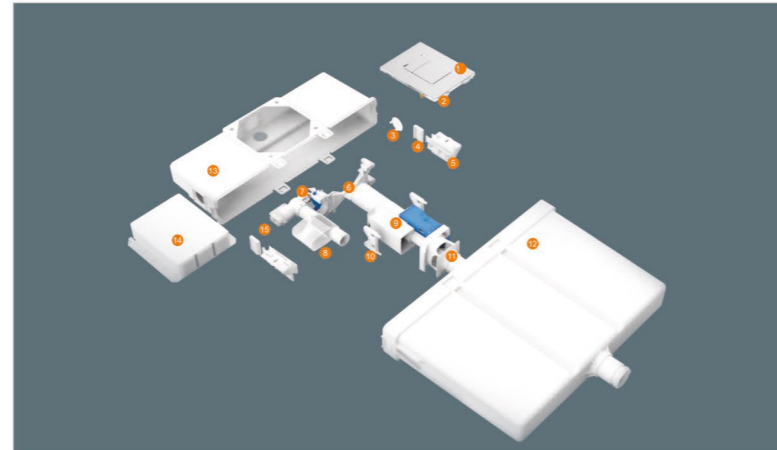

HANDLE

JET SPRAY

HINGES

BIG & REGULAR PLATE

TOP FIXING BOLT

CONCEALED
CISTERN
FLUSHING TANK
FITTING PROCESS

Installation / Repair Quick And Easy

Installation / Repair Quick And Easy

High Quality Copper Angle Valve

Flush Inlet / Outlet Valve

Leg Adjustable

Wall Fixing Hook & Anchor

Wall Hung Rack Bolt

Outlet Bend Pipe

PLACE SAVING | LOW NOISE | QUICK FIX

**Use Of Tools
Installation in Cistern Flushing Tank**

1. Plate
2. Plate Supporting Frame
3. Connection Hole Cap
4. Tank Lock
5. Clip Brackets
6. Syphon Lock
7. Boll Cock Stand
8. Boll Cock
9. Syphon
10. Depress Clamp
11. Syphon Basket
12. Cistern
13. Cistern Top Cap
14. Maintain Protect Frame
15. Angle Valve