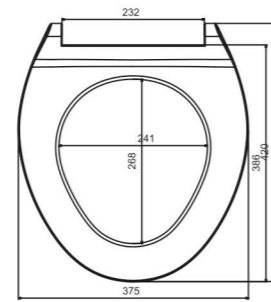

SINGLE SWICH
& DOUBLE SWICH QQ AVAILABLE

DIMENSIONS

Model No. 743 HEAVY

SINGLE SWICH
& DOUBLE SWICH QQ AVAILABLE

DIMENSIONS

Model No. 740 SLIM

SINGLE SWICH
& DOUBLE SWICH QQ AVAILABLE

DIMENSIONS

Model No. 743 SLIM

SINGLE SWICH
& DOUBLE SWICH QQ AVAILABLE

DIMENSIONS

Model No. 702 SLIM

TOILET SEAT COVER

SINGLE SWICH & DOUBLE SWICH QQ AVAILABLE

DIMENSIONS

Model No. 738

SINGLE SWICH & DOUBLE SWICH QQ AVAILABLE

DIMENSIONS

Model No. 792 SLIM

SINGLE SWICH & DOUBLE SWICH QQ AVAILABLE

DIMENSIONS

Model No. 792 SP

TOILET SEAT COVER

DIMENSIONS

Model No. 735 STENZA

SINGLE SWICH & DOUBLE SWICH QQ AVAILABLE

DIMENSIONS

Model No. 735 SLIM

SINGLE SWICH & DOUBLE SWICH QQ AVAILABLE

DIMENSIONS

Model No. 014 QQ

Model No. 014 QQ