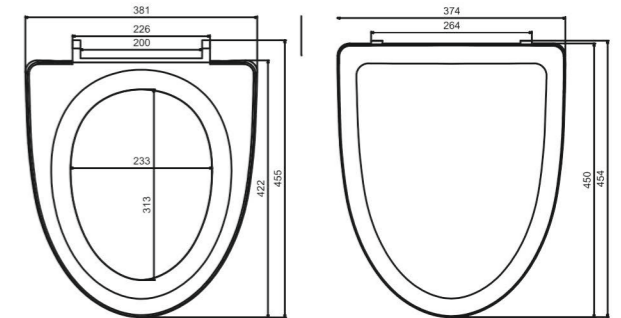

SINGLE SWICH
& DOUBLE SWICH QQ AVAILABLE

DIMENSIONS

TOILET SEAT COVER

Model No. 710

DIMENSIONS

Model No. 710 SP

DIMENSIONS

Model No. 775 SLIM

DIMENSIONS

TOILET SEAT COVER

Model No. 666 QQ

SINGLE SWITCH & DOUBLE SWITCH QQ AVAILABLE

DIMENSIONS

Model No. 780

DIMENSIONS

BABY SEAT COVER

DIMENSIONS

BABY SEAT COVER

TOILET SEAT COVER

EWC SLIM

DIMENSIONS

EWC

DIMENSIONS

Model No. 735 EWC (SQUARE EWC)

DIMENSIONS

**TOILET
SEAT COVER**

DIMENSIONS

ANGLO INDIAN

DIMENSIONS

EFEO

The Name
**YOU CAN ALWAYS
TRUST**

**TANK
COLLECTION**