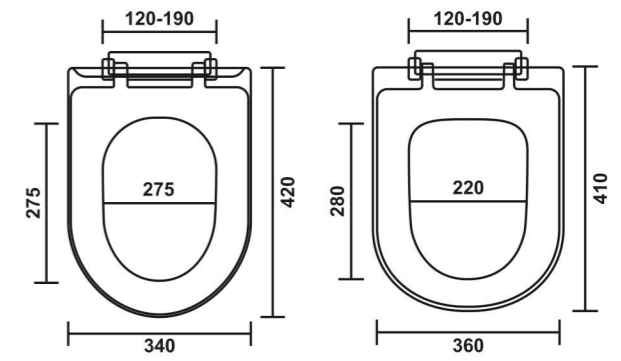

SINGLE SWICH
& DOUBLE SWICH QQ AVAILABLE

DIMENSIONS

TOILET SEAT COVER

Model No. 710

DIMENSIONS

Model No. 710 SP

DIMENSIONS

Model No. 775 SLIM

DIMENSIONS

TOILET SEAT COVER

Model No. 666 QQ

SINGLE SWITCH & DOUBLE SWITCH QQ AVAILABLE

DIMENSIONS

Model No. 780

DIMENSIONS

BABY SEAT COVER

DIMENSIONS

BABY SEAT COVER

TOILET SEAT COVER

EWC SLIM

DIMENSIONS

EWC

DIMENSIONS

Model No. 735 EWC (SQUARE EWC)

DIMENSIONS

**TOILET
SEAT COVER**

DIMENSIONS

ANGLO INDIAN

DIMENSIONS

EFEO

The Name
**YOU CAN ALWAYS
TRUST**

**TANK
COLLECTION**