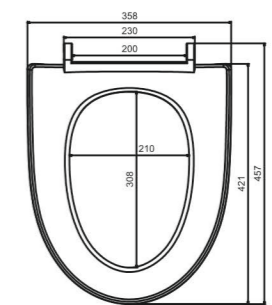

SINGLE SWICH & DOUBLE SWICH QQ AVAILABLE

DIMENSIONS

Model No. 792 SLIM

SINGLE SWICH & DOUBLE SWICH QQ AVAILABLE

DIMENSIONS

Model No. 792 SP

TOILET SEAT COVER

DIMENSIONS

Model No. 735 STENZA

SINGLE SWICH & DOUBLE SWICH QQ AVAILABLE

DIMENSIONS

Model No. 735 SLIM

SINGLE SWICH & DOUBLE SWICH QQ AVAILABLE

DIMENSIONS

Model No. 014 QQ

Model No. 014 QQ

TOILET
SEAT COVER

Model No. 784 SLIM

SINGLE SWICH
& DOUBLE SWICH QQ AVAILABLE

DIMENSIONS

Model No. 784 SP

SINGLE SWICH
& DOUBLE SWICH QQ AVAILABLE

DIMENSIONS

Model No. 729 SLIM

SINGLE SWICH
& DOUBLE SWICH QQ AVAILABLE

DIMENSIONS

TOILET SEAT COVER

Model No. 710

DIMENSIONS

Model No. 710 SP

DIMENSIONS

Model No. 775 SLIM