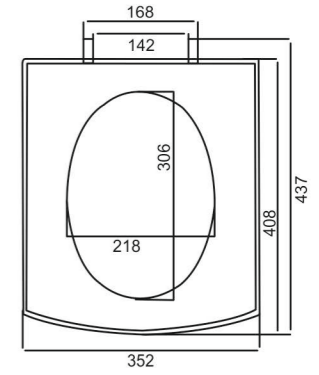

SINGLE SWICH
& DOUBLE SWICH QQ AVAILABLE

DIMENSIONS

Model No. 743 HEAVY

SINGLE SWICH
& DOUBLE SWICH QQ AVAILABLE

DIMENSIONS

Model No. 740 SLIM

SINGLE SWICH
& DOUBLE SWICH QQ AVAILABLE

DIMENSIONS

SINGLE SWICH & DOUBLE SWICH QQ AVAILABLE

DIMENSIONS

Model No. 792 SLIM

SINGLE SWICH & DOUBLE SWICH QQ AVAILABLE

DIMENSIONS

Model No. 792 SP

TOILET SEAT COVER

DIMENSIONS

Model No. 735 STENZA

SINGLE SWICH & DOUBLE SWICH QQ AVAILABLE

DIMENSIONS

Model No. 735 SLIM

SINGLE SWICH & DOUBLE SWICH QQ AVAILABLE

DIMENSIONS

Model No. 014 QQ

Model No. 014 QQ