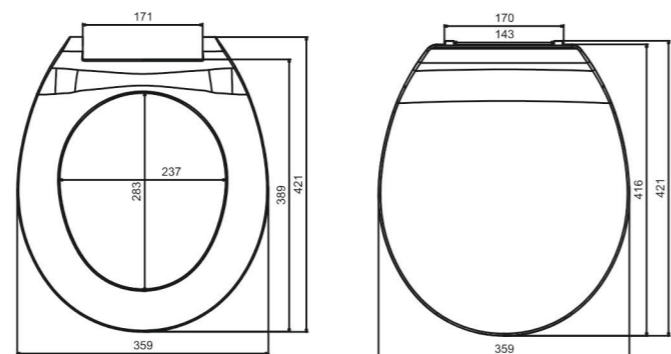

SINGLE SWICH
& DOUBLE SWICH QQ AVAILABLE

DIMENSIONS

TOILET SEAT COVER

Model No. 710

DIMENSIONS

Model No. 710 SP

DIMENSIONS

Model No. 775 SLIM

DIMENSIONS

TOILET SEAT COVER

Model No. 666 QQ

SINGLE SWITCH & DOUBLE SWITCH QQ AVAILABLE

DIMENSIONS

Model No. 780

DIMENSIONS

BABY SEAT COVER

DIMENSIONS

BABY SEAT COVER

TOILET SEAT COVER

EWC SLIM

DIMENSIONS

EWC

DIMENSIONS

Model No. 735 EWC (SQUARE EWC)