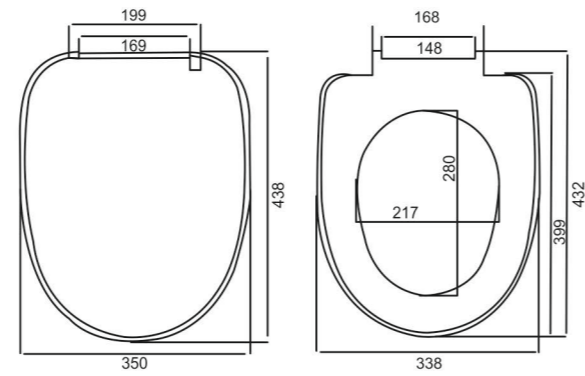

SINGLE SWICH
& DOUBLE SWICH QQ AVAILABLE

DIMENSIONS

TOILET SEAT COVER

Model No. 710

DIMENSIONS

Model No. 710 SP

DIMENSIONS

Model No. 775 SLIM

DIMENSIONS

TOILET SEAT COVER

Model No. 666 QQ

SINGLE SWITCH & DOUBLE SWITCH QQ AVAILABLE

DIMENSIONS

Model No. 780

DIMENSIONS

BABY SEAT COVER

DIMENSIONS

BABY SEAT COVER

TOILET SEAT COVER

EWC SLIM

DIMENSIONS

EWC

DIMENSIONS

Model No. 735 EWC (SQUARE EWC)

DIMENSIONS

**TOILET
SEAT COVER**

DIMENSIONS

ANGLO INDIAN

DIMENSIONS

EFEO

The Name
**YOU CAN ALWAYS
TRUST**

**TANK
COLLECTION**