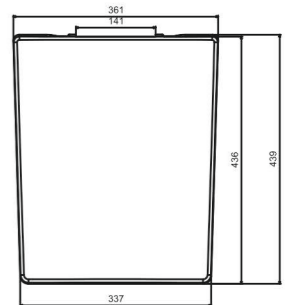

SINGLE SWICH & DOUBLE SWICH QQ AVAILABLE

DIMENSIONS

Model No. 792 SLIM

SINGLE SWICH & DOUBLE SWICH QQ AVAILABLE

DIMENSIONS

Model No. 792 SP

TOILET SEAT COVER

DIMENSIONS

Model No. 735 STENZA

SINGLE SWICH & DOUBLE SWICH QQ AVAILABLE

DIMENSIONS

Model No. 735 SLIM

SINGLE SWICH & DOUBLE SWICH QQ AVAILABLE

DIMENSIONS

Model No. 014 QQ

Model No. 014 QQ

TOILET
SEAT COVER

Model No. 784 SLIM

SINGLE SWICH
& DOUBLE SWICH QQ AVAILABLE

DIMENSIONS

Model No. 784 SP

SINGLE SWICH
& DOUBLE SWICH QQ AVAILABLE

DIMENSIONS

Model No. 729 SLIM

SINGLE SWICH
& DOUBLE SWICH QQ AVAILABLE

DIMENSIONS

TOILET SEAT COVER

Model No. 710

DIMENSIONS

Model No. 710 SP

DIMENSIONS

Model No. 775 SLIM