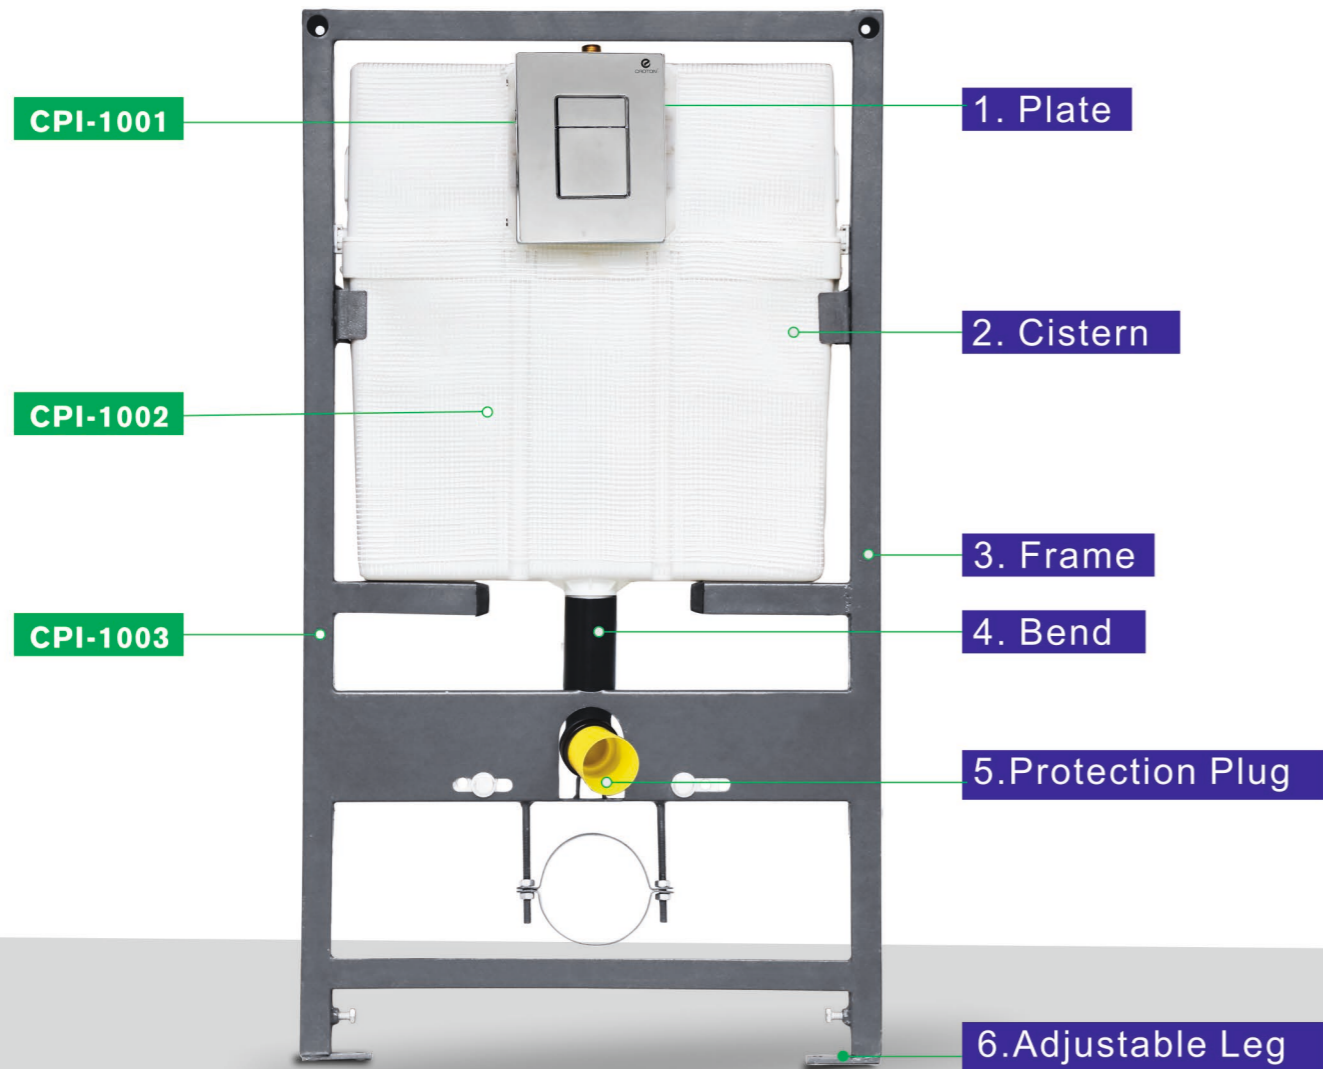

HANDLE

JET SPRAY

HINGES

BIG & REGULAR PLATE

TOP FIXING BOLT

CONCEALED
CISTERN
FLUSHING TANK
FITTING PROCESS

Installation / Repair Quick And Easy

Installation / Repair Quick And Easy

High Quality Copper Angle Valve

Flush Inlet / Outlet Valve

Leg Adjustable

Wall Fixing Hook & Anchor

Wall Hung Rack Bolt

Outlet Bend Pipe

PLACE SAVING | LOW NOISE | QUICK FIX

**Use Of Tools
Installation in Cistern Flushing Tank**

1. Plate
2. Plate Supporting Frame
3. Connection Hole Cap
4. Tank Lock
5. Clip Brackets
6. Syphon Lock
7. Boll Cock Stand
8. Boll Cock
9. Syphon
10. Depress Clamp
11. Syphon Basket
12. Cistern
13. Cistern Top Cap
14. Maintain Protect Frame
15. Angle Valve