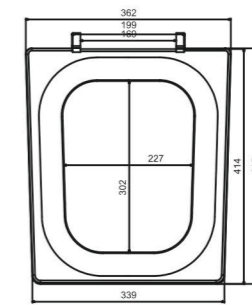

Model No. 735 STENZA

SINGLE SWICH & DOUBLE SWICH QQ AVAILABLE

DIMENSIONS

Model No. 735 SLIM

SINGLE SWICH & DOUBLE SWICH QQ AVAILABLE

DIMENSIONS

Model No. 014 QQ

Model No. 014 QQ

TOILET
SEAT COVER

Model No. 784 SLIM

SINGLE SWICH
& DOUBLE SWICH QQ AVAILABLE

DIMENSIONS

Model No. 784 SP

SINGLE SWICH
& DOUBLE SWICH QQ AVAILABLE

DIMENSIONS

Model No. 729 SLIM

SINGLE SWICH
& DOUBLE SWICH QQ AVAILABLE

DIMENSIONS

TOILET SEAT COVER

Model No. 710

DIMENSIONS

Model No. 710 SP

DIMENSIONS

Model No. 775 SLIM

DIMENSIONS

TOILET SEAT COVER

Model No. 666 QQ

SINGLE SWITCH & DOUBLE SWITCH QQ AVAILABLE

DIMENSIONS

Model No. 780

DIMENSIONS

BABY SEAT COVER