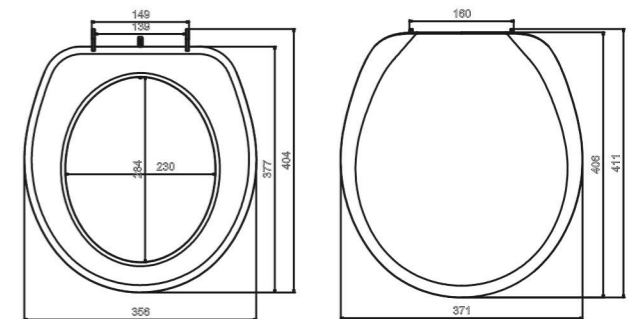

DIMENSIONS

TOILET SEAT COVER

Model No. 666 QQ

SINGLE SWITCH & DOUBLE SWITCH QQ AVAILABLE

DIMENSIONS

Model No. 780

DIMENSIONS

BABY SEAT COVER

DIMENSIONS

BABY SEAT COVER

TOILET SEAT COVER

EWC SLIM

DIMENSIONS

EWC

DIMENSIONS

Model No. 735 EWC (SQUARE EWC)

DIMENSIONS

**TOILET
SEAT COVER**

DIMENSIONS

ANGLO INDIAN

DIMENSIONS

EFEO

The Name
**YOU CAN ALWAYS
TRUST**

**TANK
COLLECTION**