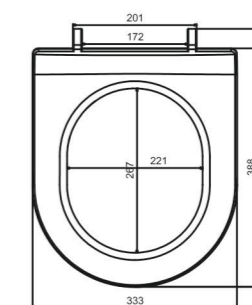

Model No. 735 STENZA

SINGLE SWICH & DOUBLE SWICH QQ AVAILABLE

DIMENSIONS

Model No. 735 SLIM

SINGLE SWICH & DOUBLE SWICH QQ AVAILABLE

DIMENSIONS

Model No. 014 QQ

Model No. 014 QQ

TOILET
SEAT COVER

Model No. 784 SLIM

SINGLE SWICH
& DOUBLE SWICH QQ AVAILABLE

DIMENSIONS

Model No. 784 SP

SINGLE SWICH
& DOUBLE SWICH QQ AVAILABLE

DIMENSIONS

Model No. 729 SLIM

SINGLE SWICH
& DOUBLE SWICH QQ AVAILABLE

DIMENSIONS

TOILET SEAT COVER

Model No. 710

DIMENSIONS

Model No. 710 SP

DIMENSIONS

Model No. 775 SLIM

DIMENSIONS

TOILET SEAT COVER

Model No. 666 QQ

SINGLE SWITCH & DOUBLE SWITCH QQ AVAILABLE

DIMENSIONS

Model No. 780

DIMENSIONS

BABY SEAT COVER