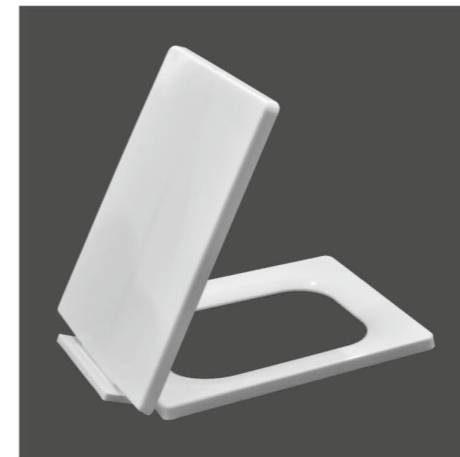

TOILET
SEAT COVER

Model No. 784 SLIM

SINGLE SWICH
& DOUBLE SWICH QQ AVAILABLE

DIMENSIONS

Model No. 784 SP

SINGLE SWICH
& DOUBLE SWICH QQ AVAILABLE

DIMENSIONS

Model No. 729 SLIM

SINGLE SWICH
& DOUBLE SWICH QQ AVAILABLE

DIMENSIONS

TOILET SEAT COVER

Model No. 710

DIMENSIONS

Model No. 710 SP

DIMENSIONS

Model No. 775 SLIM