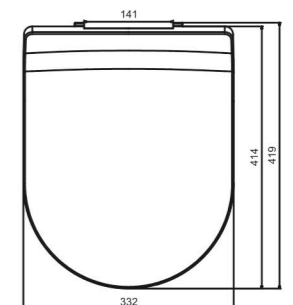

Model No. 735 STENZA

SINGLE SWICH & DOUBLE SWICH QQ AVAILABLE

DIMENSIONS

Model No. 735 SLIM

SINGLE SWICH & DOUBLE SWICH QQ AVAILABLE

DIMENSIONS

Model No. 014 QQ

Model No. 014 QQ

TOILET
SEAT COVER

Model No. 784 SLIM

SINGLE SWICH
& DOUBLE SWICH QQ AVAILABLE

DIMENSIONS

Model No. 784 SP

SINGLE SWICH
& DOUBLE SWICH QQ AVAILABLE

DIMENSIONS

Model No. 729 SLIM

SINGLE SWICH
& DOUBLE SWICH QQ AVAILABLE

DIMENSIONS

TOILET SEAT COVER

Model No. 710

DIMENSIONS

Model No. 710 SP

DIMENSIONS

Model No. 775 SLIM

DIMENSIONS

TOILET SEAT COVER

Model No. 666 QQ

SINGLE SWITCH & DOUBLE SWITCH QQ AVAILABLE

DIMENSIONS

Model No. 780

DIMENSIONS

BABY SEAT COVER