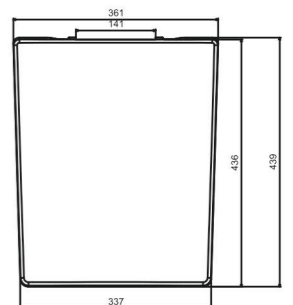

TOILET
SEAT COVER

Model No. 784 SLIM

SINGLE SWICH
& DOUBLE SWICH QQ AVAILABLE

DIMENSIONS

Model No. 784 SP

SINGLE SWICH
& DOUBLE SWICH QQ AVAILABLE

DIMENSIONS

Model No. 729 SLIM

SINGLE SWICH
& DOUBLE SWICH QQ AVAILABLE

DIMENSIONS

TOILET SEAT COVER

Model No. 710

DIMENSIONS

Model No. 710 SP

DIMENSIONS

Model No. 775 SLIM

DIMENSIONS

TOILET SEAT COVER

Model No. 666 QQ

SINGLE SWITCH & DOUBLE SWITCH QQ AVAILABLE

DIMENSIONS

Model No. 780

DIMENSIONS

BABY SEAT COVER

DIMENSIONS

BABY SEAT COVER

TOILET SEAT COVER

EWC SLIM

DIMENSIONS

EWC

DIMENSIONS

Model No. 735 EWC (SQUARE EWC)