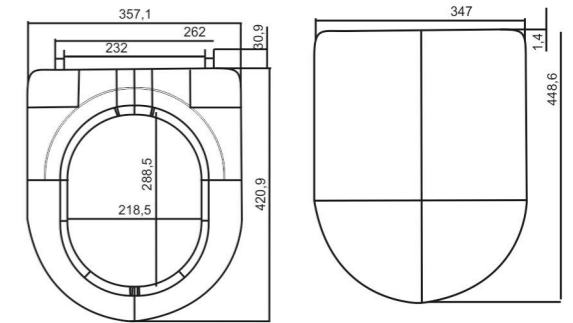

e - tenetpolyplast@gmail.com

FLUSH TANK FITTING

FLUSH
TANK FITTING

280mm ONE PIECE FLUSH SET

240mm ONE PIECE FLUSH SET

200mm ONE PIECE FLUSH SET

PLASTIC TANK FITTING

2 PIECE FITTING

SINGLE SWICH
& DOUBLE SWICH QQ AVAILABLE

DIMENSIONS

Model No. 743 HEAVY

SINGLE SWICH
& DOUBLE SWICH QQ AVAILABLE

DIMENSIONS

Model No. 740 SLIM

SINGLE SWICH
& DOUBLE SWICH QQ AVAILABLE

DIMENSIONS

Model No. 743 SLIM

SINGLE SWICH
& DOUBLE SWICH QQ AVAILABLE

DIMENSIONS

Model No. 702 SLIM

TOILET SEAT COVER

SINGLE SWICH & DOUBLE SWICH QQ AVAILABLE

DIMENSIONS

Model No. 738

SINGLE SWICH & DOUBLE SWICH QQ AVAILABLE

DIMENSIONS

Model No. 792 SLIM

SINGLE SWICH & DOUBLE SWICH QQ AVAILABLE

DIMENSIONS

Model No. 792 SP

TOILET SEAT COVER

DIMENSIONS