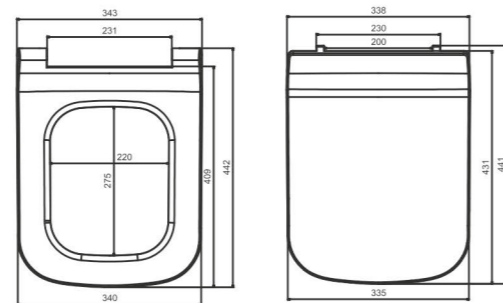

e - tenetpolyplast@gmail.com

FLUSH TANK FITTING

FLUSH
TANK FITTING

280mm ONE PIECE FLUSH SET

240mm ONE PIECE FLUSH SET

200mm ONE PIECE FLUSH SET

PLASTIC TANK FITTING

2 PIECE FITTING

SINGLE SWICH
& DOUBLE SWICH QQ AVAILABLE

DIMENSIONS

Model No. 743 HEAVY

SINGLE SWICH
& DOUBLE SWICH QQ AVAILABLE

DIMENSIONS

Model No. 740 SLIM

SINGLE SWICH
& DOUBLE SWICH QQ AVAILABLE

DIMENSIONS

SINGLE SWICH & DOUBLE SWICH QQ AVAILABLE

DIMENSIONS

Model No. 792 SLIM

SINGLE SWICH & DOUBLE SWICH QQ AVAILABLE

DIMENSIONS

Model No. 792 SP

TOILET SEAT COVER

DIMENSIONS

DIMENSIONS

BABY SEAT COVER

TOILET SEAT COVER

EWC SLIM

DIMENSIONS

EWC

DIMENSIONS

Model No. 735 EWC (SQUARE EWC)