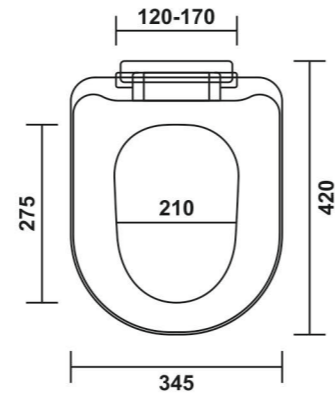

SINGLE SWICH
& DOUBLE SWICH QQ AVAILABLE

DIMENSIONS

TOILET SEAT COVER

Model No. 710

DIMENSIONS

Model No. 710 SP

DIMENSIONS

Model No. 775 SLIM

DIMENSIONS

TOILET SEAT COVER

Model No. 666 QQ

SINGLE SWITCH & DOUBLE SWITCH QQ AVAILABLE

DIMENSIONS

Model No. 780

DIMENSIONS

BABY SEAT COVER

DIMENSIONS

BABY SEAT COVER

TOILET SEAT COVER

EWC SLIM

DIMENSIONS

EWC

DIMENSIONS

Model No. 735 EWC (SQUARE EWC)

DIMENSIONS

**TOILET
SEAT COVER**

DIMENSIONS

ANGLO INDIAN

DIMENSIONS

EFEO

The Name
**YOU CAN ALWAYS
TRUST**

**TANK
COLLECTION**