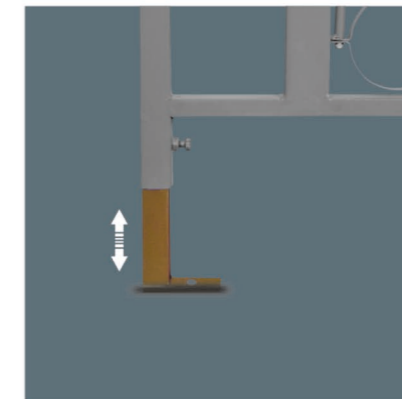

HANDLE

JET SPRAY

HINGES

BIG & REGULAR PLATE

TOP FIXING BOLT

CONCEALED
CISTERN
FLUSHING TANK
FITTING PROCESS

Installation / Repair Quick And Easy

Installation / Repair Quick And Easy

High Quality Copper Angle Valve

Flush Inlet / Outlet Valve

Leg Adjustable

Wall Fixing Hook & Anchor

Wall Hung Rack Bolt

Outlet Bend Pipe

PLACE SAVING | LOW NOISE | QUICK FIX

**Use Of Tools
Installation in Cistern Flushing Tank**

1. Plate
2. Plate Supporting Frame
3. Connection Hole Cap
4. Tank Lock
5. Clip Brackets
6. Syphon Lock
7. Boll Cock Stand
8. Boll Cock
9. Syphon
10. Depress Clamp
11. Syphon Basket
12. Cistern
13. Cistern Top Cap
14. Maintain Protect Frame
15. Angle Valve