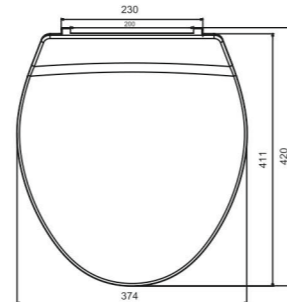

SINGLE SWICH
& DOUBLE SWICH QQ AVAILABLE

DIMENSIONS

Model No. 743 HEAVY

SINGLE SWICH
& DOUBLE SWICH QQ AVAILABLE

DIMENSIONS

Model No. 740 SLIM

SINGLE SWICH
& DOUBLE SWICH QQ AVAILABLE

DIMENSIONS

Model No. 743 SLIM

SINGLE SWICH
& DOUBLE SWICH QQ AVAILABLE

DIMENSIONS

Model No. 702 SLIM

TOILET SEAT COVER

SINGLE SWICH & DOUBLE SWICH QQ AVAILABLE

DIMENSIONS

Model No. 738

SINGLE SWICH & DOUBLE SWICH QQ AVAILABLE

DIMENSIONS

Model No. 792 SLIM

SINGLE SWICH & DOUBLE SWICH QQ AVAILABLE

DIMENSIONS

Model No. 792 SP

TOILET SEAT COVER

DIMENSIONS

Model No. 735 STENZA

SINGLE SWICH & DOUBLE SWICH QQ AVAILABLE

DIMENSIONS

Model No. 735 SLIM

SINGLE SWICH & DOUBLE SWICH QQ AVAILABLE

DIMENSIONS

Model No. 014 QQ

Model No. 014 QQ