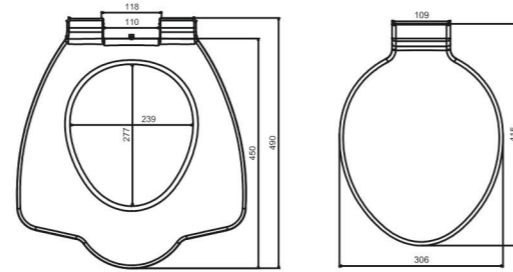

DIMENSIONS

TOILET SEAT COVER

Model No. 666 QQ

SINGLE SWITCH & DOUBLE SWITCH QQ AVAILABLE

DIMENSIONS

Model No. 780

DIMENSIONS

BABY SEAT COVER

DIMENSIONS

BABY SEAT COVER

TOILET SEAT COVER

EWC SLIM

DIMENSIONS

EWC

DIMENSIONS

Model No. 735 EWC (SQUARE EWC)

DIMENSIONS

**TOILET
SEAT COVER**

DIMENSIONS

ANGLO INDIAN

DIMENSIONS

EFEO

The Name
**YOU CAN ALWAYS
TRUST**

**TANK
COLLECTION**