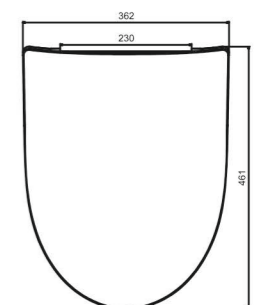

SINGLE SWICH & DOUBLE SWICH QQ AVAILABLE

DIMENSIONS

Model No. 792 SLIM

SINGLE SWICH & DOUBLE SWICH QQ AVAILABLE

DIMENSIONS

Model No. 792 SP

TOILET SEAT COVER

DIMENSIONS

Model No. 735 STENZA

SINGLE SWICH & DOUBLE SWICH QQ AVAILABLE

DIMENSIONS

Model No. 735 SLIM

SINGLE SWICH & DOUBLE SWICH QQ AVAILABLE

DIMENSIONS

Model No. 014 QQ

Model No. 014 QQ

TOILET
SEAT COVER

Model No. 784 SLIM

SINGLE SWICH
& DOUBLE SWICH QQ AVAILABLE

DIMENSIONS

Model No. 784 SP

SINGLE SWICH
& DOUBLE SWICH QQ AVAILABLE

DIMENSIONS

Model No. 729 SLIM

SINGLE SWICH
& DOUBLE SWICH QQ AVAILABLE

DIMENSIONS

TOILET SEAT COVER

Model No. 710

DIMENSIONS

Model No. 710 SP

DIMENSIONS

Model No. 775 SLIM