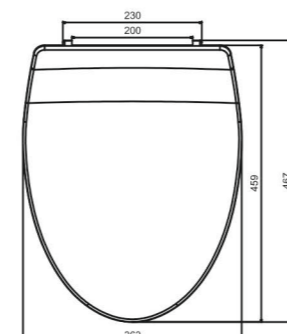

SINGLE SWICH
& DOUBLE SWICH QQ AVAILABLE

DIMENSIONS

Model No. 743 HEAVY

SINGLE SWICH
& DOUBLE SWICH QQ AVAILABLE

DIMENSIONS

Model No. 740 SLIM

SINGLE SWICH
& DOUBLE SWICH QQ AVAILABLE

DIMENSIONS

Model No. 743 SLIM

SINGLE SWICH
& DOUBLE SWICH QQ AVAILABLE

DIMENSIONS

Model No. 702 SLIM

TOILET SEAT COVER

SINGLE SWICH & DOUBLE SWICH QQ AVAILABLE

DIMENSIONS

Model No. 738

SINGLE SWICH & DOUBLE SWICH QQ AVAILABLE

DIMENSIONS

Model No. 792 SLIM

SINGLE SWICH & DOUBLE SWICH QQ AVAILABLE

DIMENSIONS

Model No. 792 SP

TOILET SEAT COVER

DIMENSIONS

Model No. 735 STENZA

SINGLE SWICH & DOUBLE SWICH QQ AVAILABLE

DIMENSIONS

Model No. 735 SLIM

SINGLE SWICH & DOUBLE SWICH QQ AVAILABLE

DIMENSIONS

Model No. 014 QQ

Model No. 014 QQ