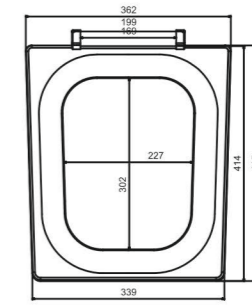

SINGLE SWICH & DOUBLE SWICH QQ AVAILABLE

DIMENSIONS

Model No. 792 SLIM

SINGLE SWICH & DOUBLE SWICH QQ AVAILABLE

DIMENSIONS

Model No. 792 SP

TOILET SEAT COVER

DIMENSIONS

Model No. 735 STENZA

SINGLE SWICH & DOUBLE SWICH QQ AVAILABLE

DIMENSIONS

Model No. 735 SLIM

SINGLE SWICH & DOUBLE SWICH QQ AVAILABLE

DIMENSIONS

Model No. 014 QQ

Model No. 014 QQ

TOILET
SEAT COVER

Model No. 784 SLIM

SINGLE SWICH
& DOUBLE SWICH QQ AVAILABLE

DIMENSIONS

Model No. 784 SP

SINGLE SWICH
& DOUBLE SWICH QQ AVAILABLE

DIMENSIONS

Model No. 729 SLIM

SINGLE SWICH
& DOUBLE SWICH QQ AVAILABLE

DIMENSIONS

TOILET SEAT COVER

Model No. 710

DIMENSIONS

Model No. 710 SP

DIMENSIONS

Model No. 775 SLIM