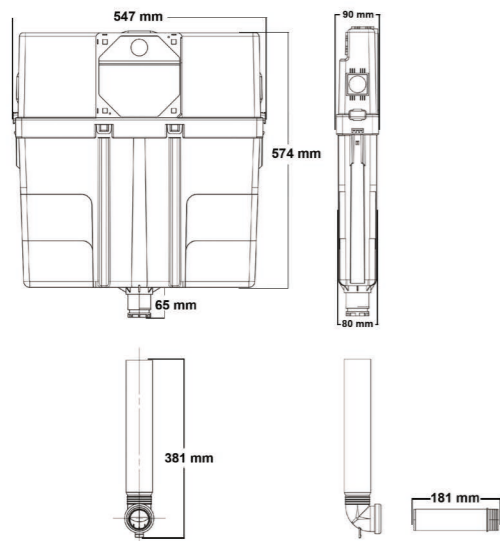

High Quality Copper Angle Valve

Flush Inlet / Outlet Valve

Leg Adjustable

Wall Fixing Hook & Anchor

Wall Hung Rack Bolt

Outlet Bend Pipe

PLACE SAVING | LOW NOISE | QUICK FIX

**Use Of Tools
Installation in Cistern Flushing Tank**

1. Plate
2. Plate Supporting Frame
3. Connection Hole Cap
4. Tank Lock
5. Clip Brackets
6. Syphon Lock
7. Boll Cock Stand
8. Boll Cock
9. Syphon
10. Depress Clamp
11. Syphon Basket
12. Cistern
13. Cistern Top Cap
14. Maintain Protect Frame
15. Angle Valve