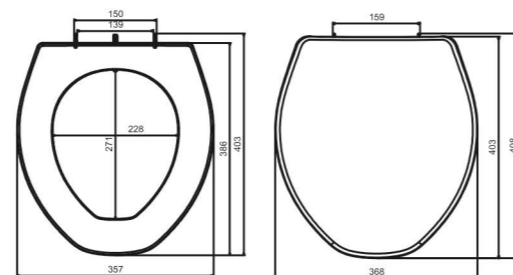

DIMENSIONS

TOILET SEAT COVER

Model No. 666 QQ

SINGLE SWITCH & DOUBLE SWITCH QQ AVAILABLE

DIMENSIONS

Model No. 780

DIMENSIONS

BABY SEAT COVER

DIMENSIONS

BABY SEAT COVER

TOILET SEAT COVER

EWC SLIM

DIMENSIONS

EWC

DIMENSIONS

Model No. 735 EWC (SQUARE EWC)

DIMENSIONS

**TOILET
SEAT COVER**

DIMENSIONS

ANGLO INDIAN

DIMENSIONS

EFEO

The Name
**YOU CAN ALWAYS
TRUST**

**TANK
COLLECTION**