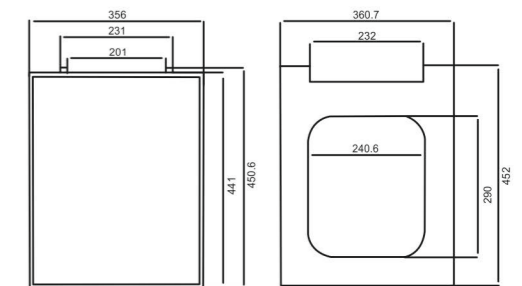

SINGLE SWICH
& DOUBLE SWICH QQ AVAILABLE

DIMENSIONS

Model No. 743 HEAVY

SINGLE SWICH
& DOUBLE SWICH QQ AVAILABLE

DIMENSIONS

Model No. 740 SLIM

SINGLE SWICH
& DOUBLE SWICH QQ AVAILABLE

DIMENSIONS

Model No. 743 SLIM

SINGLE SWICH
& DOUBLE SWICH QQ AVAILABLE

DIMENSIONS

Model No. 702 SLIM

TOILET SEAT COVER

SINGLE SWICH & DOUBLE SWICH QQ AVAILABLE

DIMENSIONS

Model No. 738

SINGLE SWICH & DOUBLE SWICH QQ AVAILABLE

DIMENSIONS

Model No. 792 SLIM

SINGLE SWICH & DOUBLE SWICH QQ AVAILABLE

DIMENSIONS

Model No. 792 SP

TOILET SEAT COVER

DIMENSIONS

DIMENSIONS

**TOILET
SEAT COVER**

DIMENSIONS

ANGLO INDIAN

DIMENSIONS

EFEO

The Name
**YOU CAN ALWAYS
TRUST**

**TANK
COLLECTION**