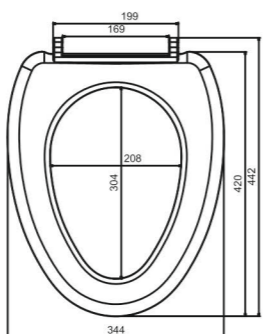

SINGLE SWICH
& DOUBLE SWICH QQ AVAILABLE

DIMENSIONS

Model No. 743 HEAVY

SINGLE SWICH
& DOUBLE SWICH QQ AVAILABLE

DIMENSIONS

Model No. 740 SLIM

SINGLE SWICH
& DOUBLE SWICH QQ AVAILABLE

DIMENSIONS

SINGLE SWICH & DOUBLE SWICH QQ AVAILABLE

DIMENSIONS

Model No. 792 SLIM

SINGLE SWICH & DOUBLE SWICH QQ AVAILABLE

DIMENSIONS

Model No. 792 SP

TOILET SEAT COVER

DIMENSIONS

Model No. 735 STENZA

SINGLE SWICH & DOUBLE SWICH QQ AVAILABLE

DIMENSIONS

Model No. 735 SLIM

SINGLE SWICH & DOUBLE SWICH QQ AVAILABLE

DIMENSIONS

Model No. 014 QQ

Model No. 014 QQ