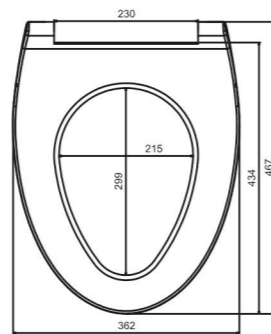

SINGLE SWICH
& DOUBLE SWICH QQ AVAILABLE

DIMENSIONS

Model No. 743 HEAVY

SINGLE SWICH
& DOUBLE SWICH QQ AVAILABLE

DIMENSIONS

Model No. 740 SLIM

SINGLE SWICH
& DOUBLE SWICH QQ AVAILABLE

DIMENSIONS

Model No. 743 SLIM

SINGLE SWICH
& DOUBLE SWICH QQ AVAILABLE

DIMENSIONS

Model No. 702 SLIM

TOILET SEAT COVER

SINGLE SWICH & DOUBLE SWICH QQ AVAILABLE

DIMENSIONS

Model No. 738

SINGLE SWICH & DOUBLE SWICH QQ AVAILABLE

DIMENSIONS

Model No. 792 SLIM

SINGLE SWICH & DOUBLE SWICH QQ AVAILABLE

DIMENSIONS

Model No. 792 SP

TOILET SEAT COVER

DIMENSIONS

Model No. 735 STENZA

SINGLE SWICH & DOUBLE SWICH QQ AVAILABLE

DIMENSIONS

Model No. 735 SLIM

SINGLE SWICH & DOUBLE SWICH QQ AVAILABLE

DIMENSIONS

Model No. 014 QQ

Model No. 014 QQ