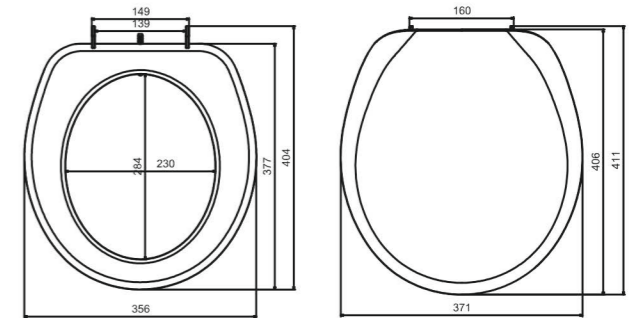

DIMENSIONS

TOILET SEAT COVER

Model No. 666 QQ

SINGLE SWITCH & DOUBLE SWITCH QQ AVAILABLE

DIMENSIONS

Model No. 780

DIMENSIONS

BABY SEAT COVER

DIMENSIONS

BABY SEAT COVER

TOILET SEAT COVER

EWC SLIM

DIMENSIONS

EWC

DIMENSIONS

Model No. 735 EWC (SQUARE EWC)

DIMENSIONS

**TOILET
SEAT COVER**

DIMENSIONS

ANGLO INDIAN

DIMENSIONS

EFEO

The Name
**YOU CAN ALWAYS
TRUST**

**TANK
COLLECTION**