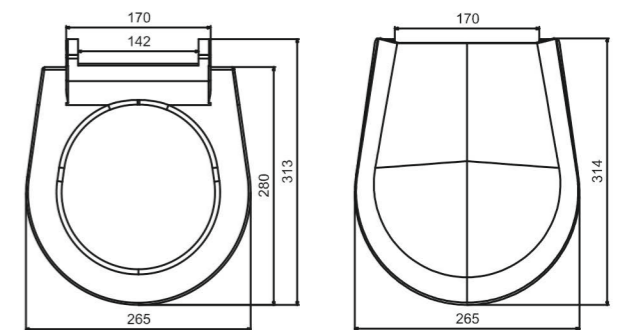

SINGLE SWICH
& DOUBLE SWICH QQ AVAILABLE

DIMENSIONS

TOILET SEAT COVER

Model No. 710

DIMENSIONS

Model No. 710 SP

DIMENSIONS

Model No. 775 SLIM

DIMENSIONS

TOILET SEAT COVER

Model No. 666 QQ

SINGLE SWITCH & DOUBLE SWITCH QQ AVAILABLE

DIMENSIONS

Model No. 780

DIMENSIONS

BABY SEAT COVER

DIMENSIONS

BABY SEAT COVER

TOILET SEAT COVER

EWC SLIM

DIMENSIONS

EWC

DIMENSIONS

Model No. 735 EWC (SQUARE EWC)

DIMENSIONS

**TOILET
SEAT COVER**

DIMENSIONS

ANGLO INDIAN

DIMENSIONS

EFEO

The Name
**YOU CAN ALWAYS
TRUST**

**TANK
COLLECTION**