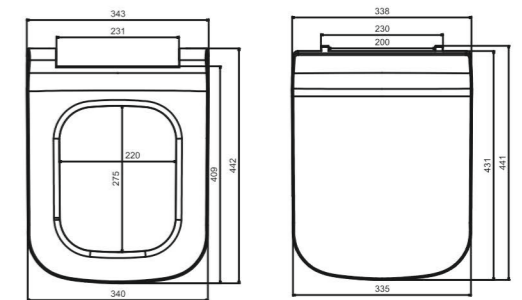

SINGLE SWICH
& DOUBLE SWICH QQ AVAILABLE

DIMENSIONS

Model No. 743 HEAVY

SINGLE SWICH
& DOUBLE SWICH QQ AVAILABLE

DIMENSIONS

Model No. 740 SLIM

SINGLE SWICH
& DOUBLE SWICH QQ AVAILABLE

DIMENSIONS

Model No. 743 SLIM

SINGLE SWICH
& DOUBLE SWICH QQ AVAILABLE

DIMENSIONS

Model No. 702 SLIM

TOILET SEAT COVER

SINGLE SWICH & DOUBLE SWICH QQ AVAILABLE

DIMENSIONS

Model No. 738

SINGLE SWICH & DOUBLE SWICH QQ AVAILABLE

DIMENSIONS

Model No. 792 SLIM

SINGLE SWICH & DOUBLE SWICH QQ AVAILABLE

DIMENSIONS

Model No. 792 SP

TOILET SEAT COVER

DIMENSIONS

DIMENSIONS

BABY SEAT COVER

TOILET SEAT COVER

EWC SLIM

DIMENSIONS

EWC

DIMENSIONS

Model No. 735 EWC (SQUARE EWC)