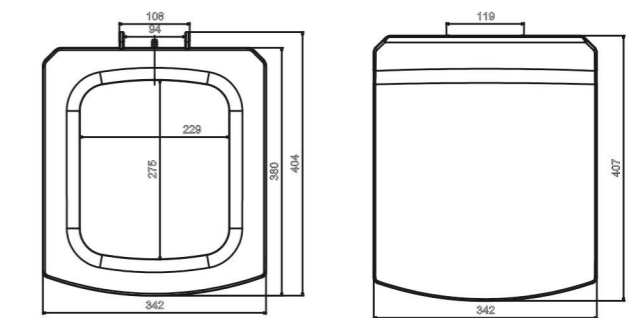

SINGLE SWICH
& DOUBLE SWICH QQ AVAILABLE

DIMENSIONS

TOILET SEAT COVER

Model No. 710

DIMENSIONS

Model No. 710 SP

DIMENSIONS

Model No. 775 SLIM

DIMENSIONS

TOILET SEAT COVER

Model No. 666 QQ

SINGLE SWITCH & DOUBLE SWITCH QQ AVAILABLE

DIMENSIONS

Model No. 780

DIMENSIONS

BABY SEAT COVER

DIMENSIONS

BABY SEAT COVER

TOILET SEAT COVER

EWC SLIM

DIMENSIONS

EWC

DIMENSIONS

Model No. 735 EWC (SQUARE EWC)

DIMENSIONS

**TOILET
SEAT COVER**

DIMENSIONS

ANGLO INDIAN

DIMENSIONS

EFEO

The Name
**YOU CAN ALWAYS
TRUST**

**TANK
COLLECTION**