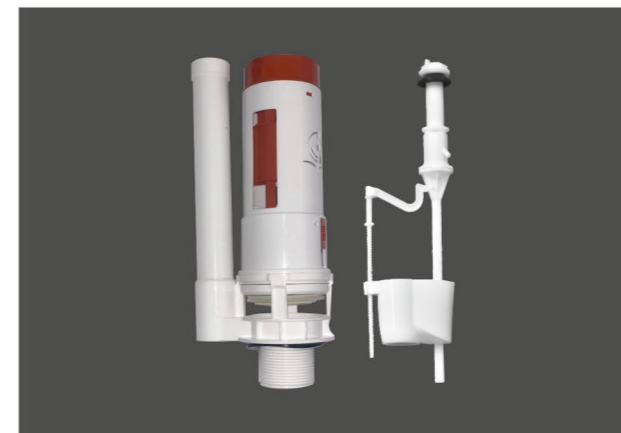

e - tenetpolyplast@gmail.com

FLUSH TANK FITTING

FLUSH
TANK FITTING

280mm ONE PIECE FLUSH SET

240mm ONE PIECE FLUSH SET

200mm ONE PIECE FLUSH SET

PLASTIC TANK FITTING

2 PIECE FITTING