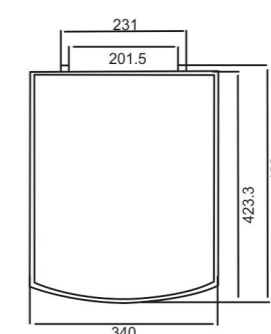

SINGLE SWICH & DOUBLE SWICH QQ AVAILABLE

DIMENSIONS

Model No. 792 SLIM

SINGLE SWICH & DOUBLE SWICH QQ AVAILABLE

DIMENSIONS

Model No. 792 SP

TOILET SEAT COVER

DIMENSIONS

Model No. 735 STENZA

SINGLE SWICH & DOUBLE SWICH QQ AVAILABLE

DIMENSIONS

Model No. 735 SLIM

SINGLE SWICH & DOUBLE SWICH QQ AVAILABLE

DIMENSIONS

Model No. 014 QQ

Model No. 014 QQ